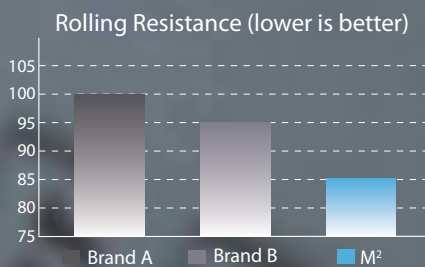

Popular sizes available:

10 x 16.5	12.5/80-18
12 x 16.5	17.5L - 24
11L - 16	19.5L - 24

Other sizes also available.

Industrial R-4

Contractor F-3

SK-800

SK-900

We understand that you have more important things to focus on. Trelleborg is focused on the safety of ground support professionals and traveling families. That's why Trelleborg is committed to providing you quality products that increase your equipment productivity while providing a low total cost of ownership.

Total Cost of Ownership

Trelleborg's tires are designed to provide you a low total cost of ownership. Our resilient tire line has lower rolling resistance when compared to other brands. Lower rolling resistance reduces the amount of energy needed to operate the equipment and can result in cost savings.